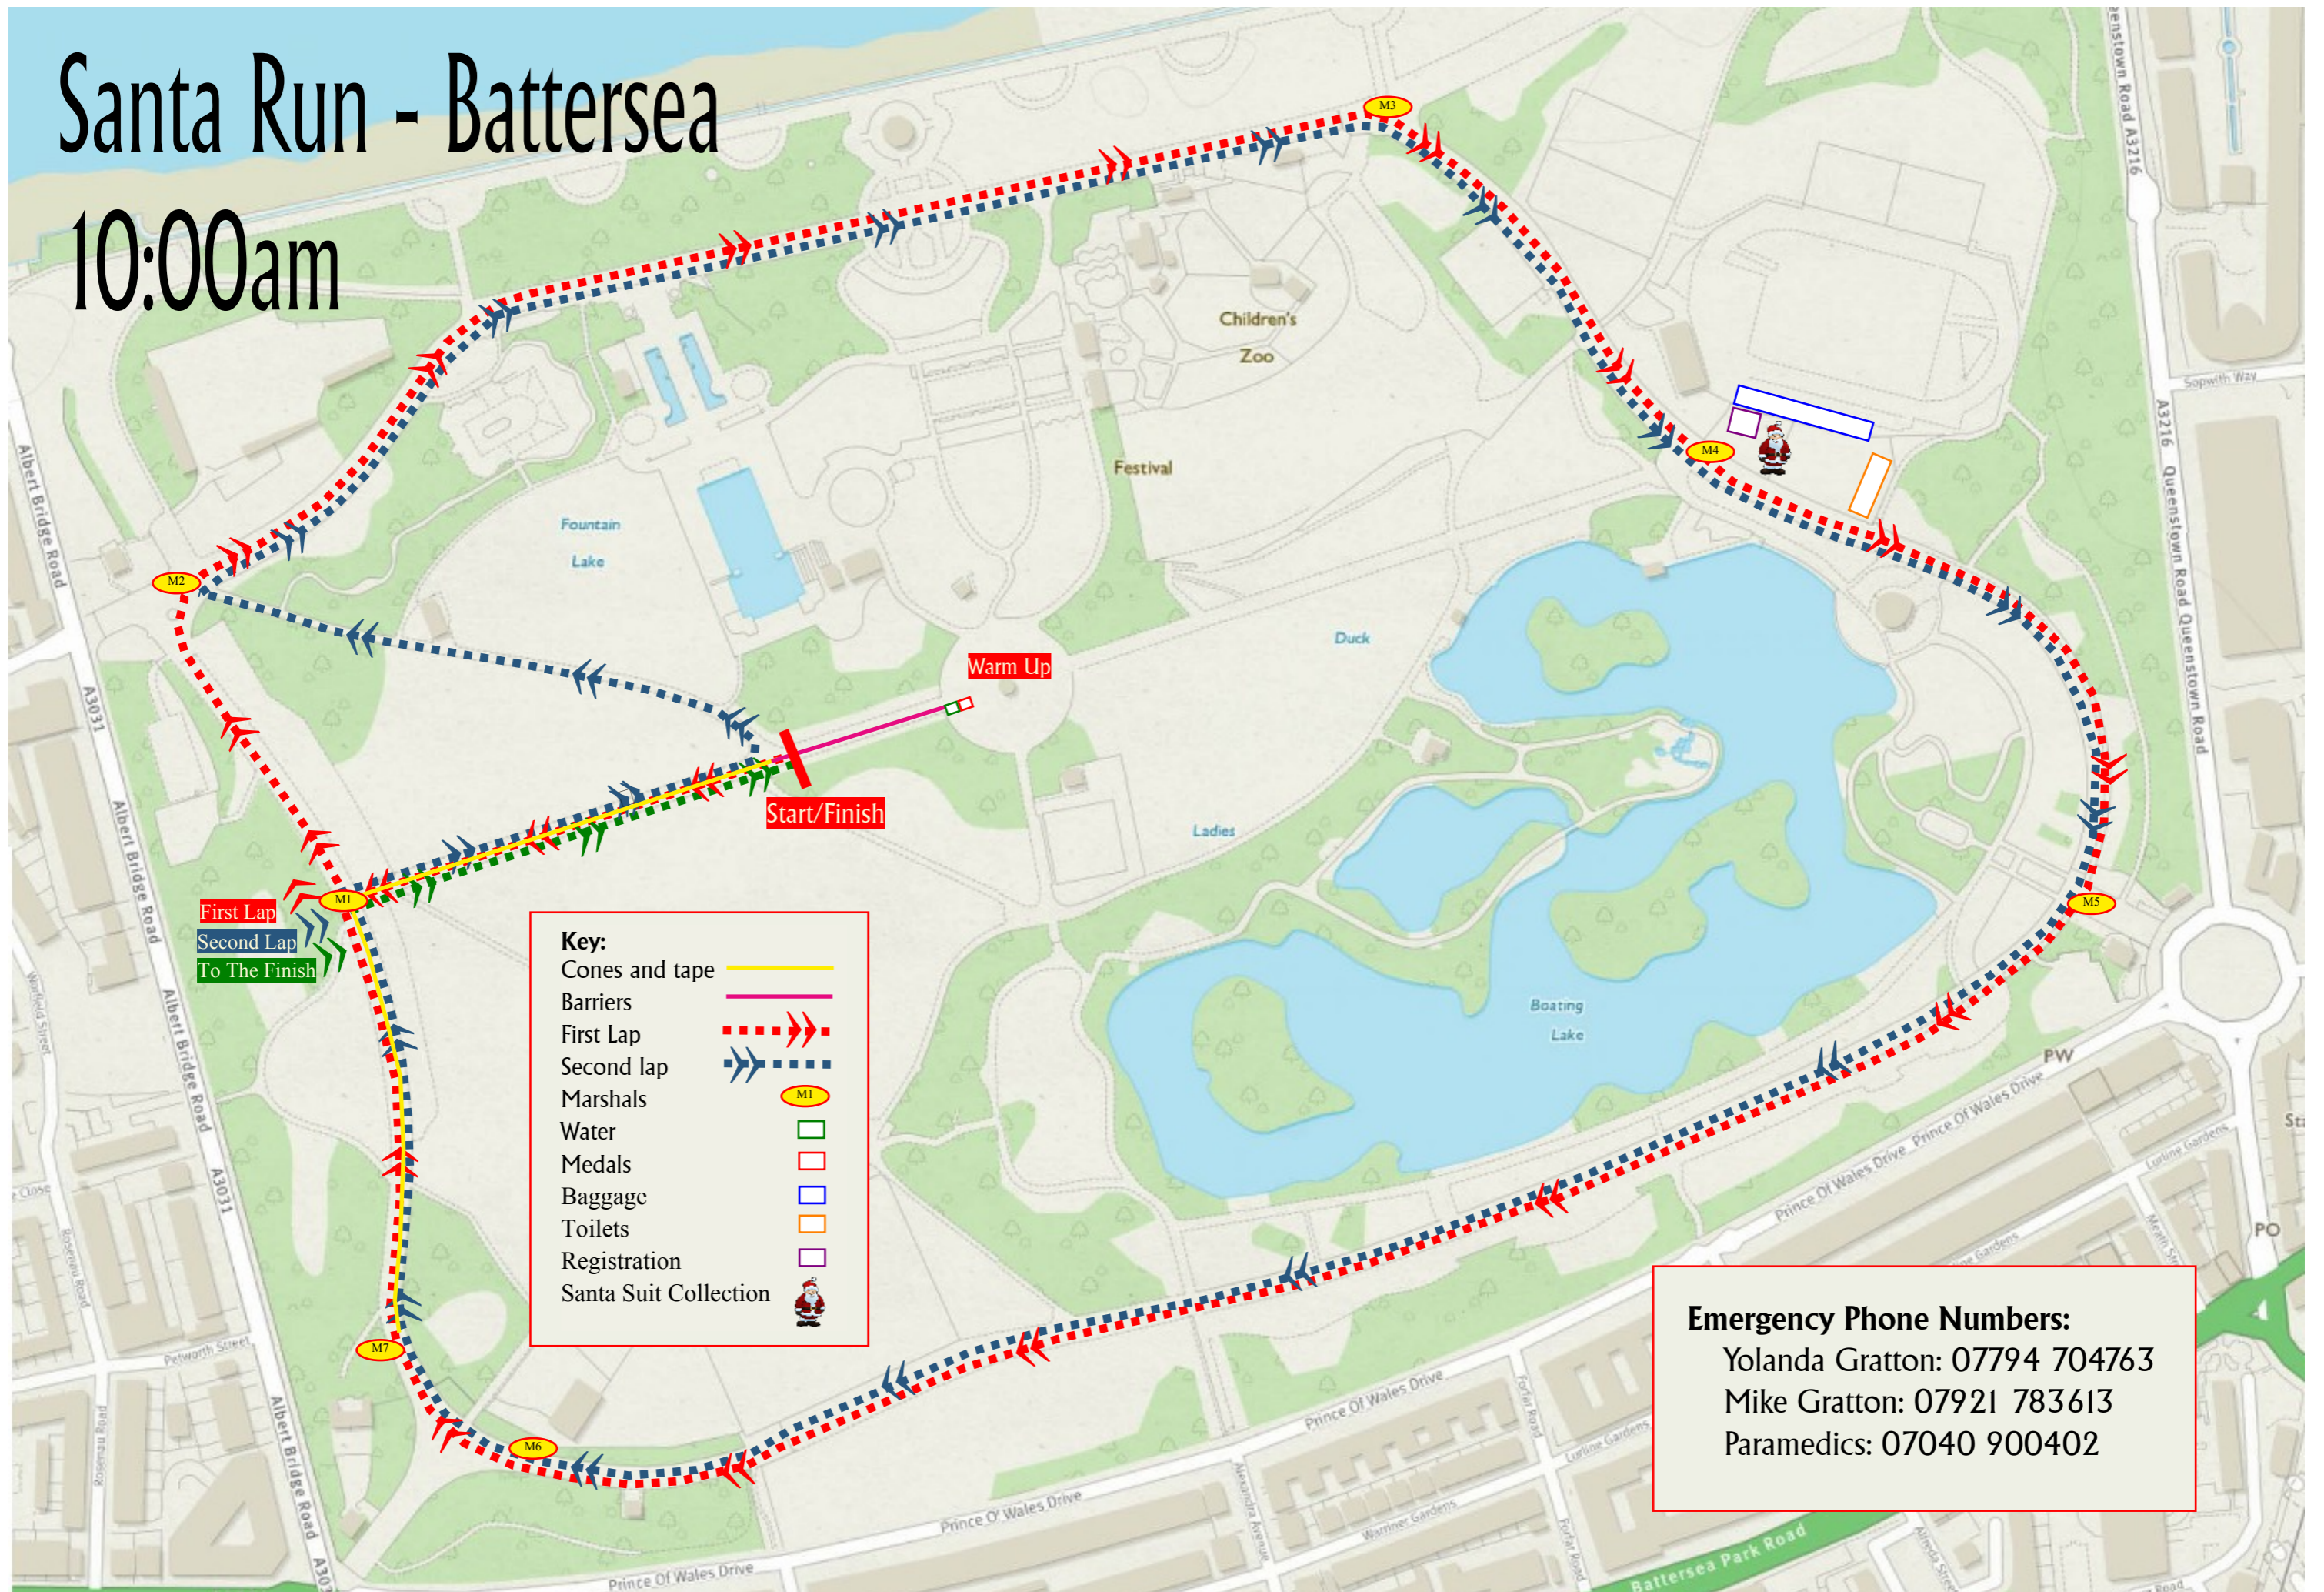

# Santa Run - Battersea

## 10:00am

**Key:**

- Cones and tape ———
- Barriers ———
- First Lap ———
- Second lap ———
- Marshals ———
- Water ———
- Medals ———
- Baggage ———
- Toilets ———
- Registration ———
- Santa Suit Collection ———